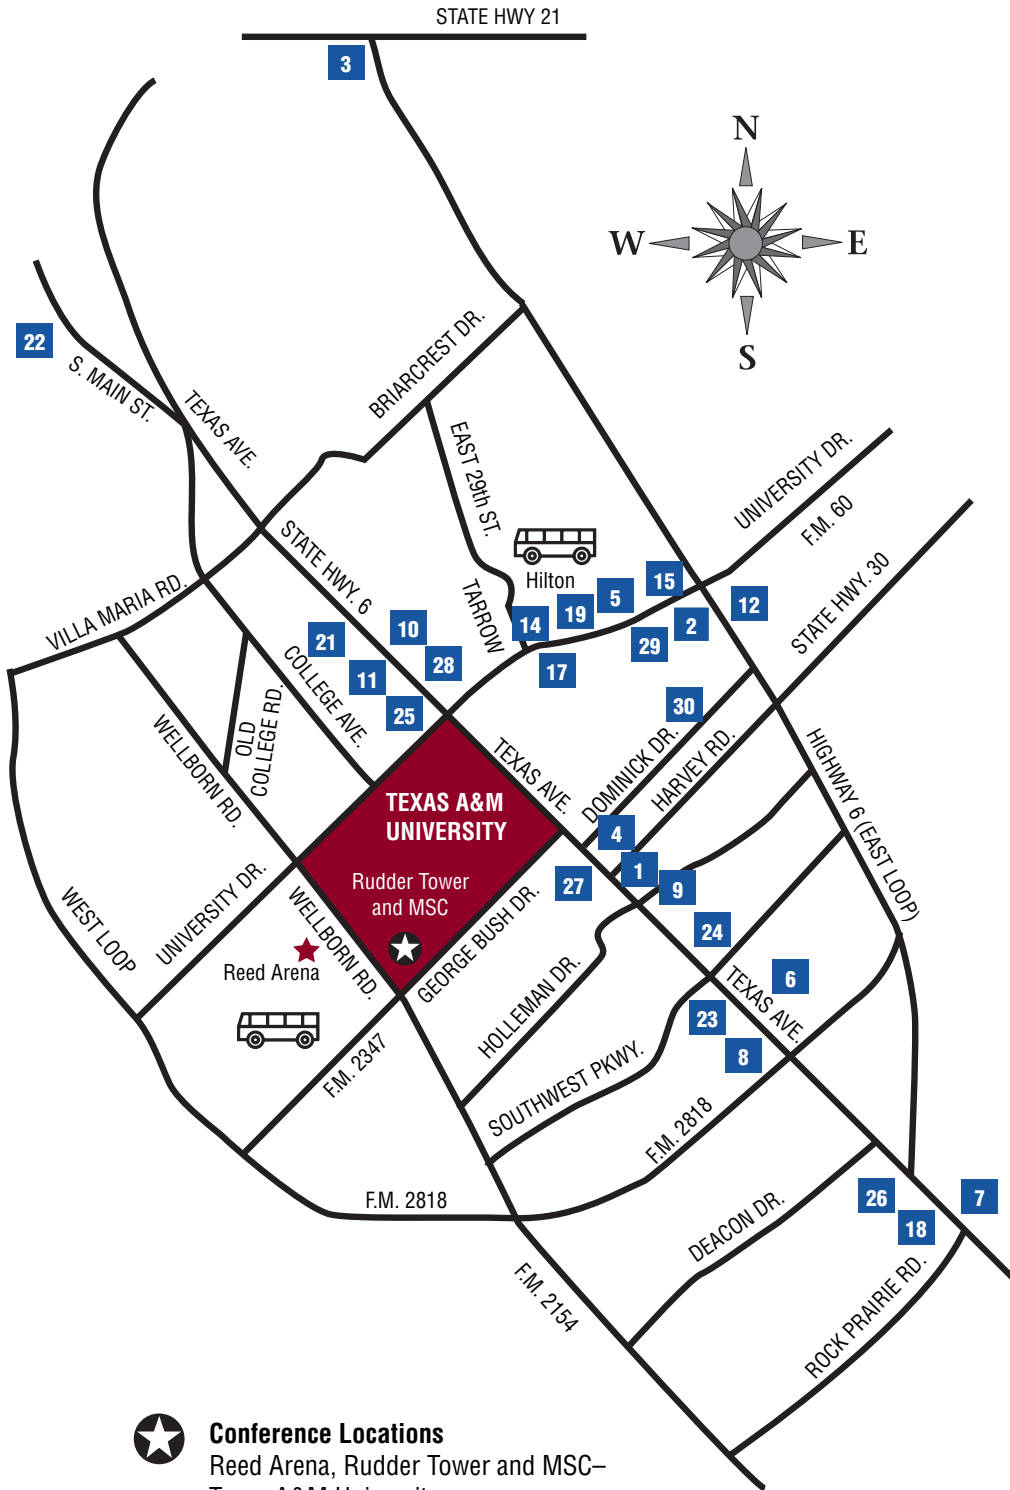

# Transportation Short Course

 **Conference Locations**  
 Reed Arena, Rudder Tower and MSC—  
 Texas A&M University

 **Shuttle Bus Pickup Locations**  
 College Station  
 Hilton  
 Reed Arena  
 MSC

## Hotel Locations

- 1** America's Best Value Inn & Suites
- 2** Amerisuites
- 3** Brazos Inn
- 4** Clarion Inn
- 5** Comfort Suites
- 6** Comfort Suites Aggieland
- 7** Courtyard Marriott
- 8** Days Inn
- 9** E-Z Travel
- 10** Fairfield Inn - Marriott
- 11** Hampton Inn
- 12** Hampton Inn & Suites
- 13** Hawthorne
- 14** Hilton
- 15** Holiday Inn Express
- 16** Holiday Inn Hotel & Suites - Aggieland
- 17** Homewood Suites
- 18** Howard Johnson Express
- 19** The Inn at Chimney Hill
- 20** La Quinta Inn
- 21** Knight's Inn
- 22** La Salle
- 23** Manor House Inn
- 24** Motel 6
- 25** Plaza Hotel & Suites
- 26** Quality Suites
- 27** Ramada Inn
- 28** Super 8 Motel
- 29** Town Place Suites - Marriott
- 30** Vineyard Court