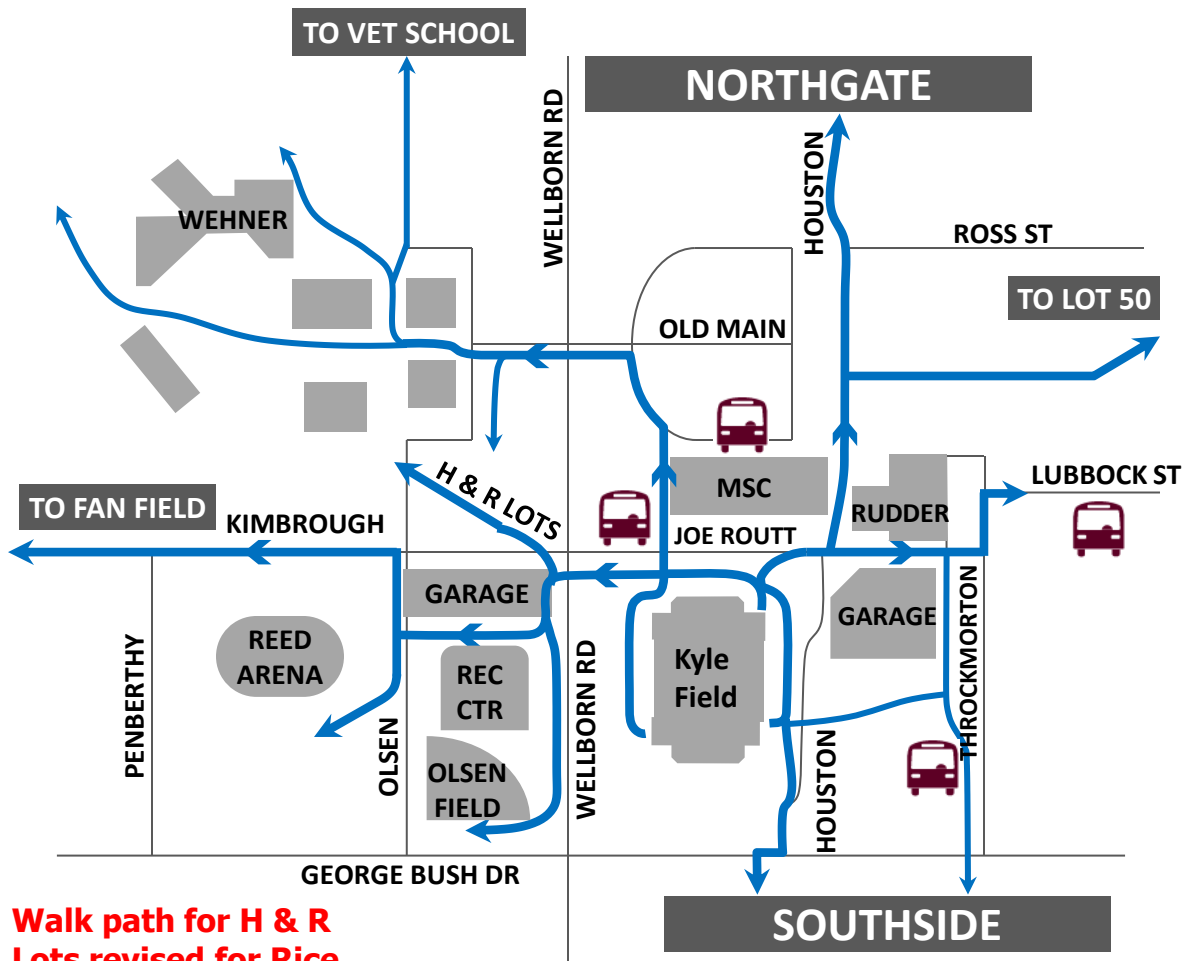

Pedestrians Go with the Blue

Walk path for H & R Lots revised for Rice and future games

 **Exit Route**
For faster and safer travel, use the marked routes.

 **Bus Stops**

 **Sidewalks are accessible for people with disabilities.**

Real-time bus location: m.tamu.edu

Follow on Twitter @GetToAggieGame

 **Emergency Highway Advisory Radio AM 1690**

Download New Transportation App